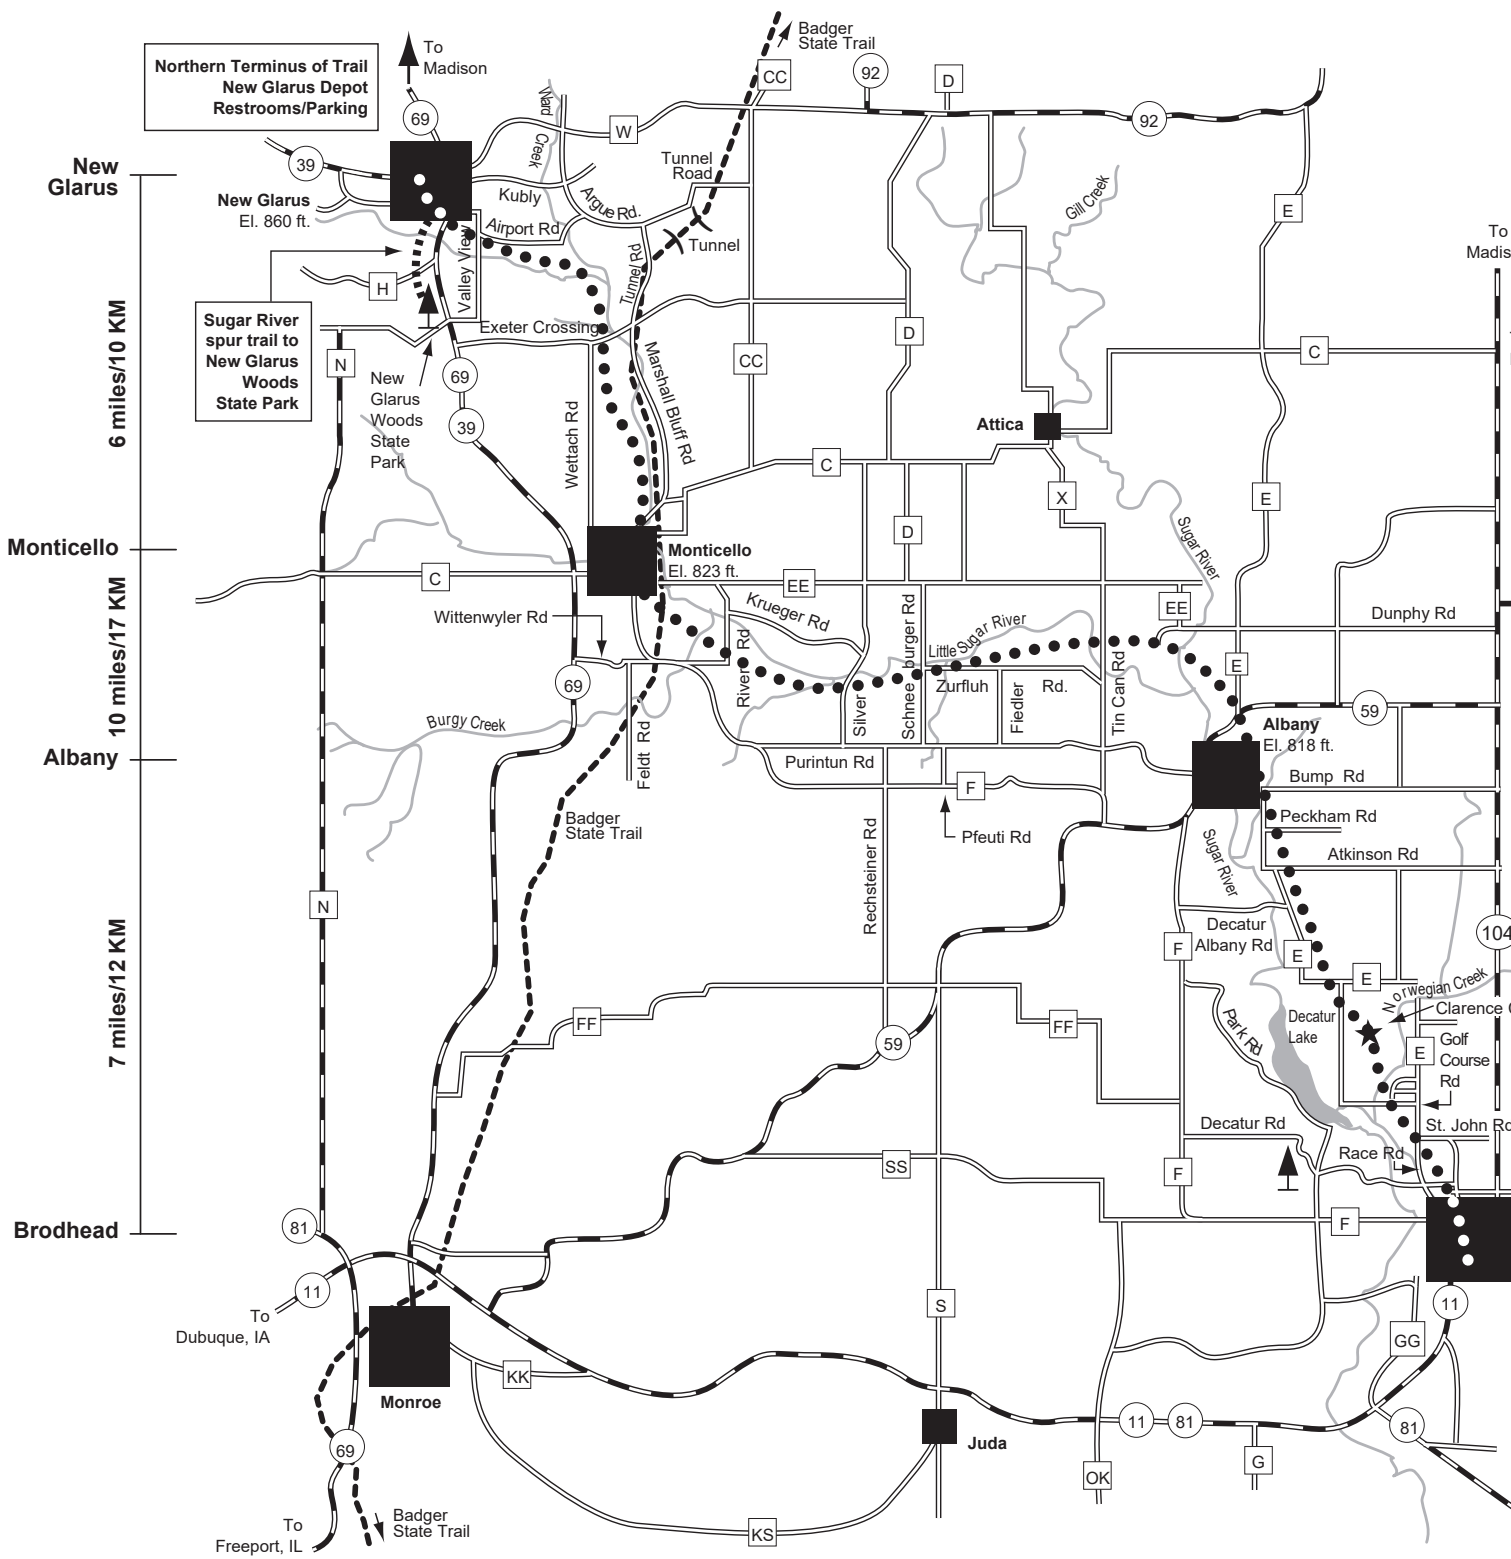

Sugar River State Trail

- Sugar River Trail** ●●●●●
- Badger Trail** - - - - -
- Spur Trail** ·······

Town to Town Distances

New Glarus to Monticello	6 miles/10 KM
Monticello to Albany	10 miles/17 KM
Albany to Brodhead	7 miles/12 KM

New Glarus
6 miles/10 KM
Monticello
10 miles/17 KM
Albany
7 miles/12 KM
Brodhead

To Madison
To Evansville
To Janesville
To Rockford, IL